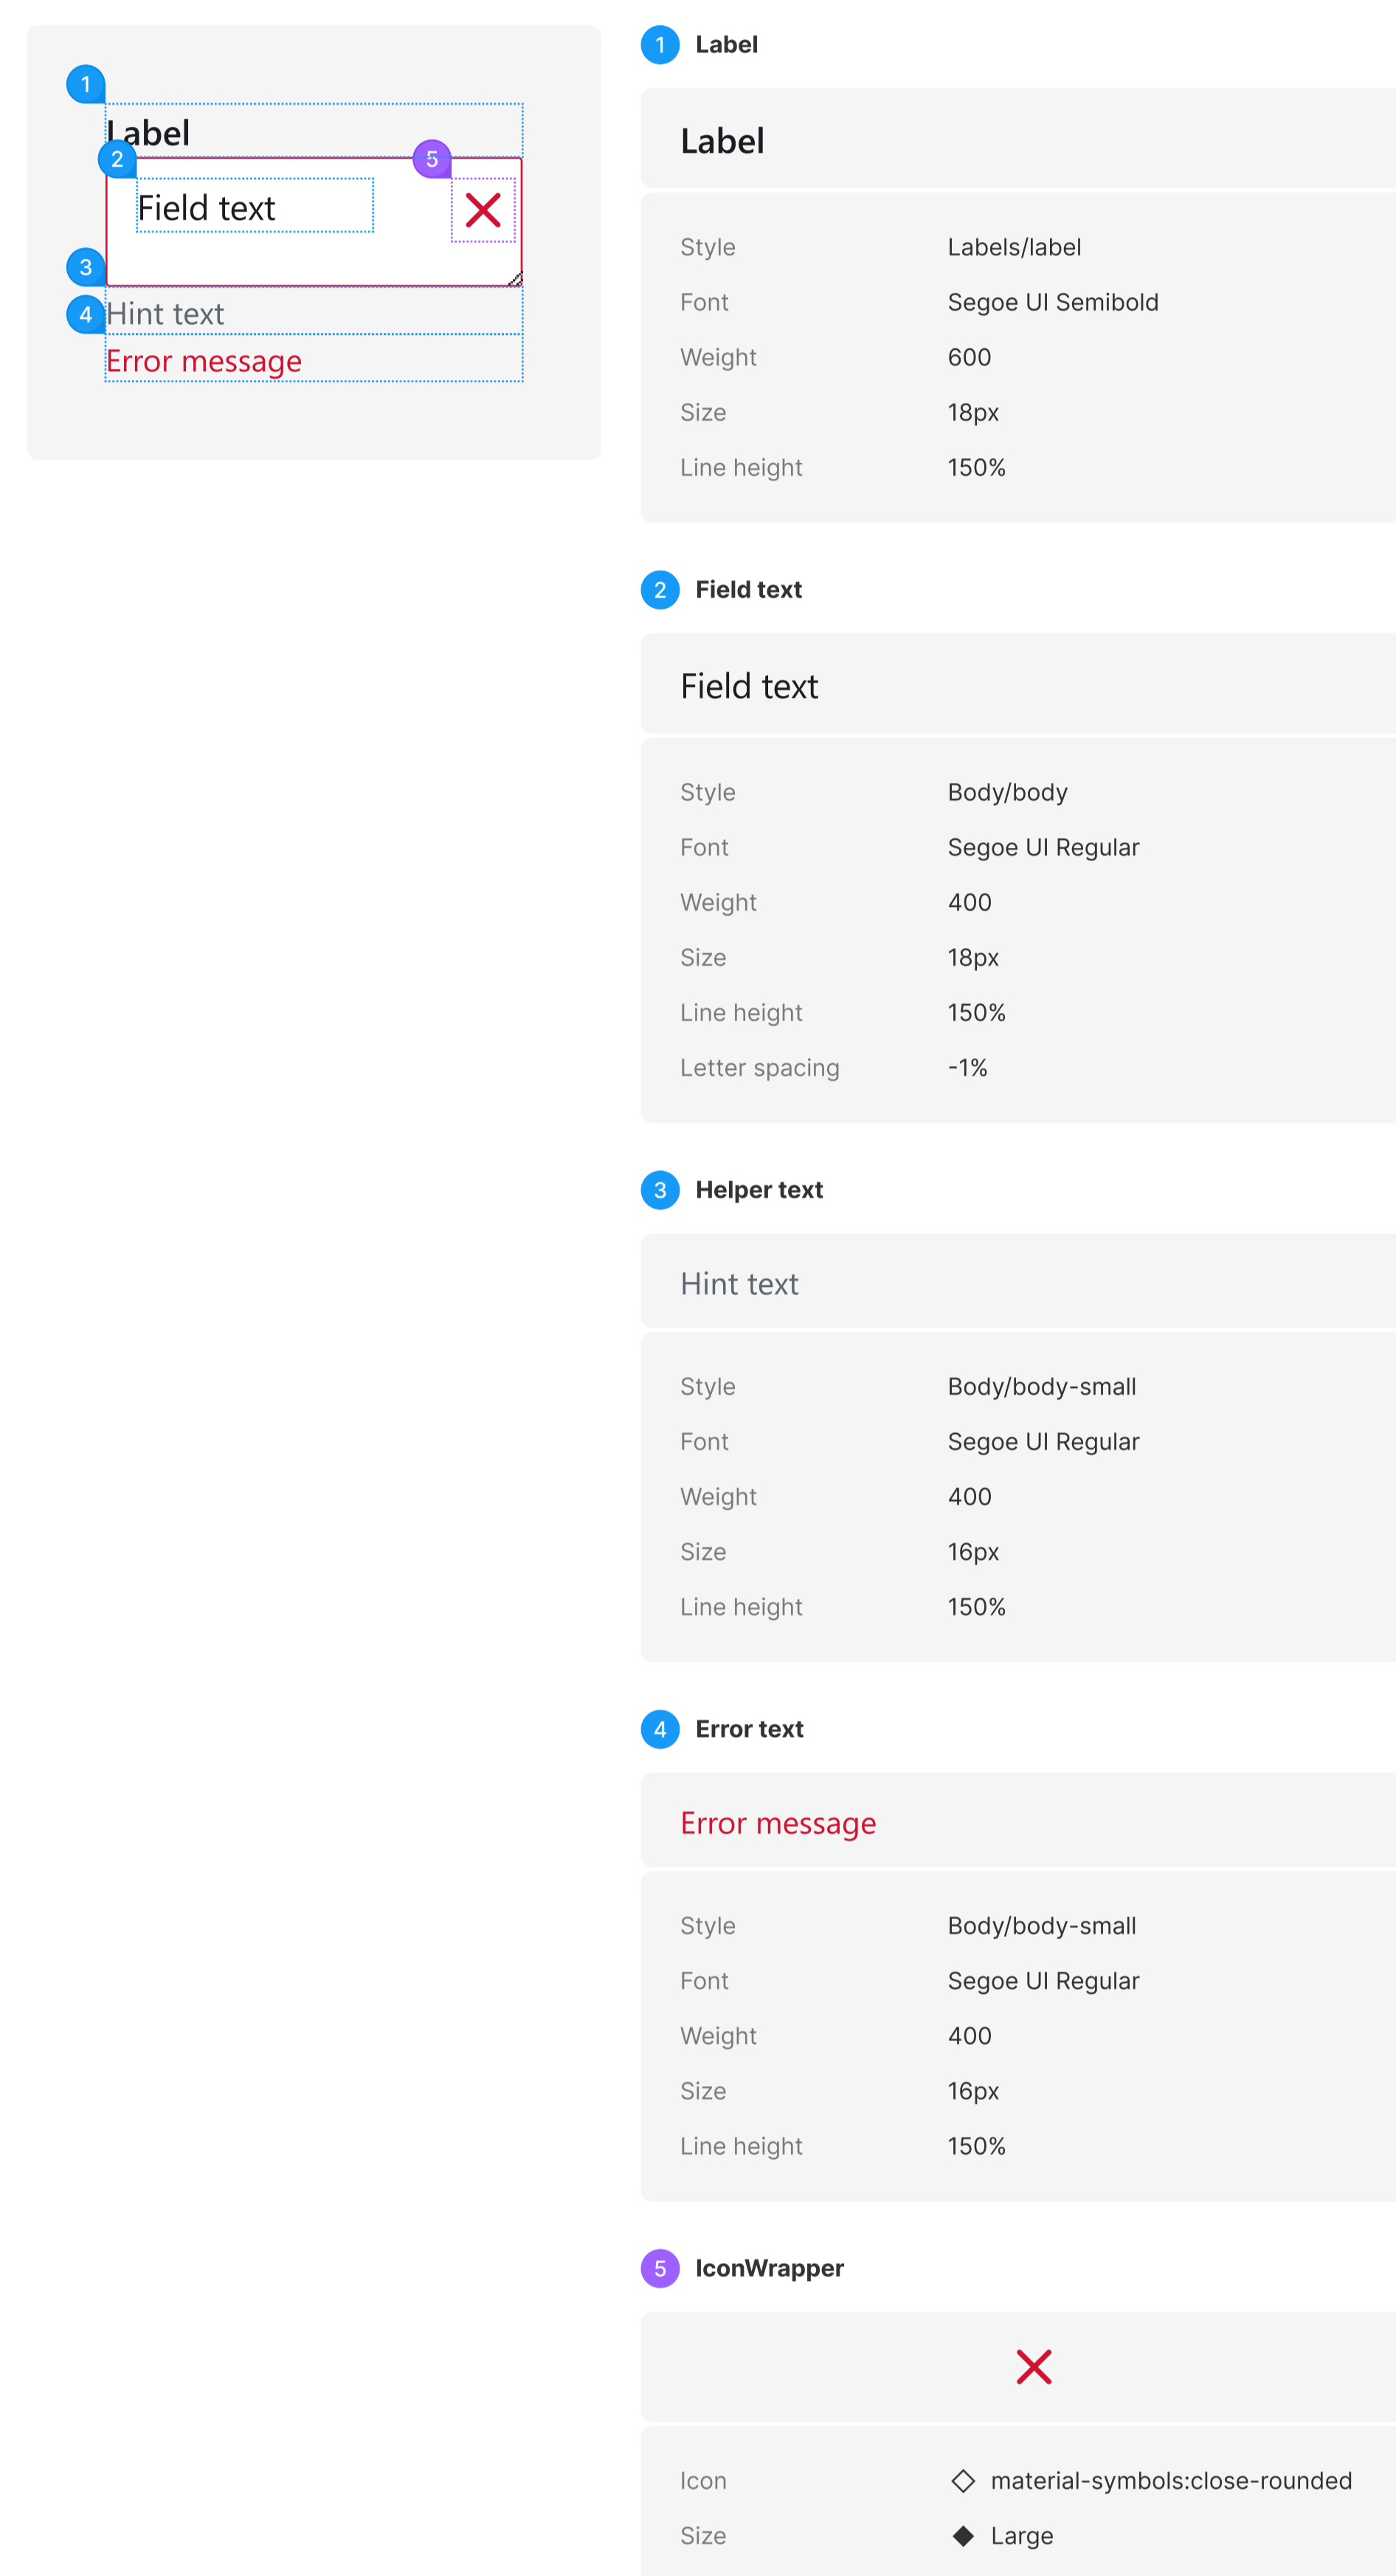

Text area

Variants

With helper text

State

Without helper text

State

Spacing

Anatomy

Properties

Colors

BLACK HEX: #000000 RGB: 0, 0, 0 HSL: (0,0%,0%) CMYK: 0,0,0,1	CORE/BLUE HEX: #0058a4 RGB: 0, 88,164 HSL: (208,100%,32%) CMYK: 100%,46%,0%,36%	DANGER HEX: #ce1432 RGB: 206, 20,50 HSL: (350,82%,44%) CMYK: 0%,90%,76%,19%	GRAY-DARK HEX: #343a40 RGB: 52, 58,64 HSL: (210,10%,23%) CMYK: 19%,9%,0%,75%
---	--	--	---