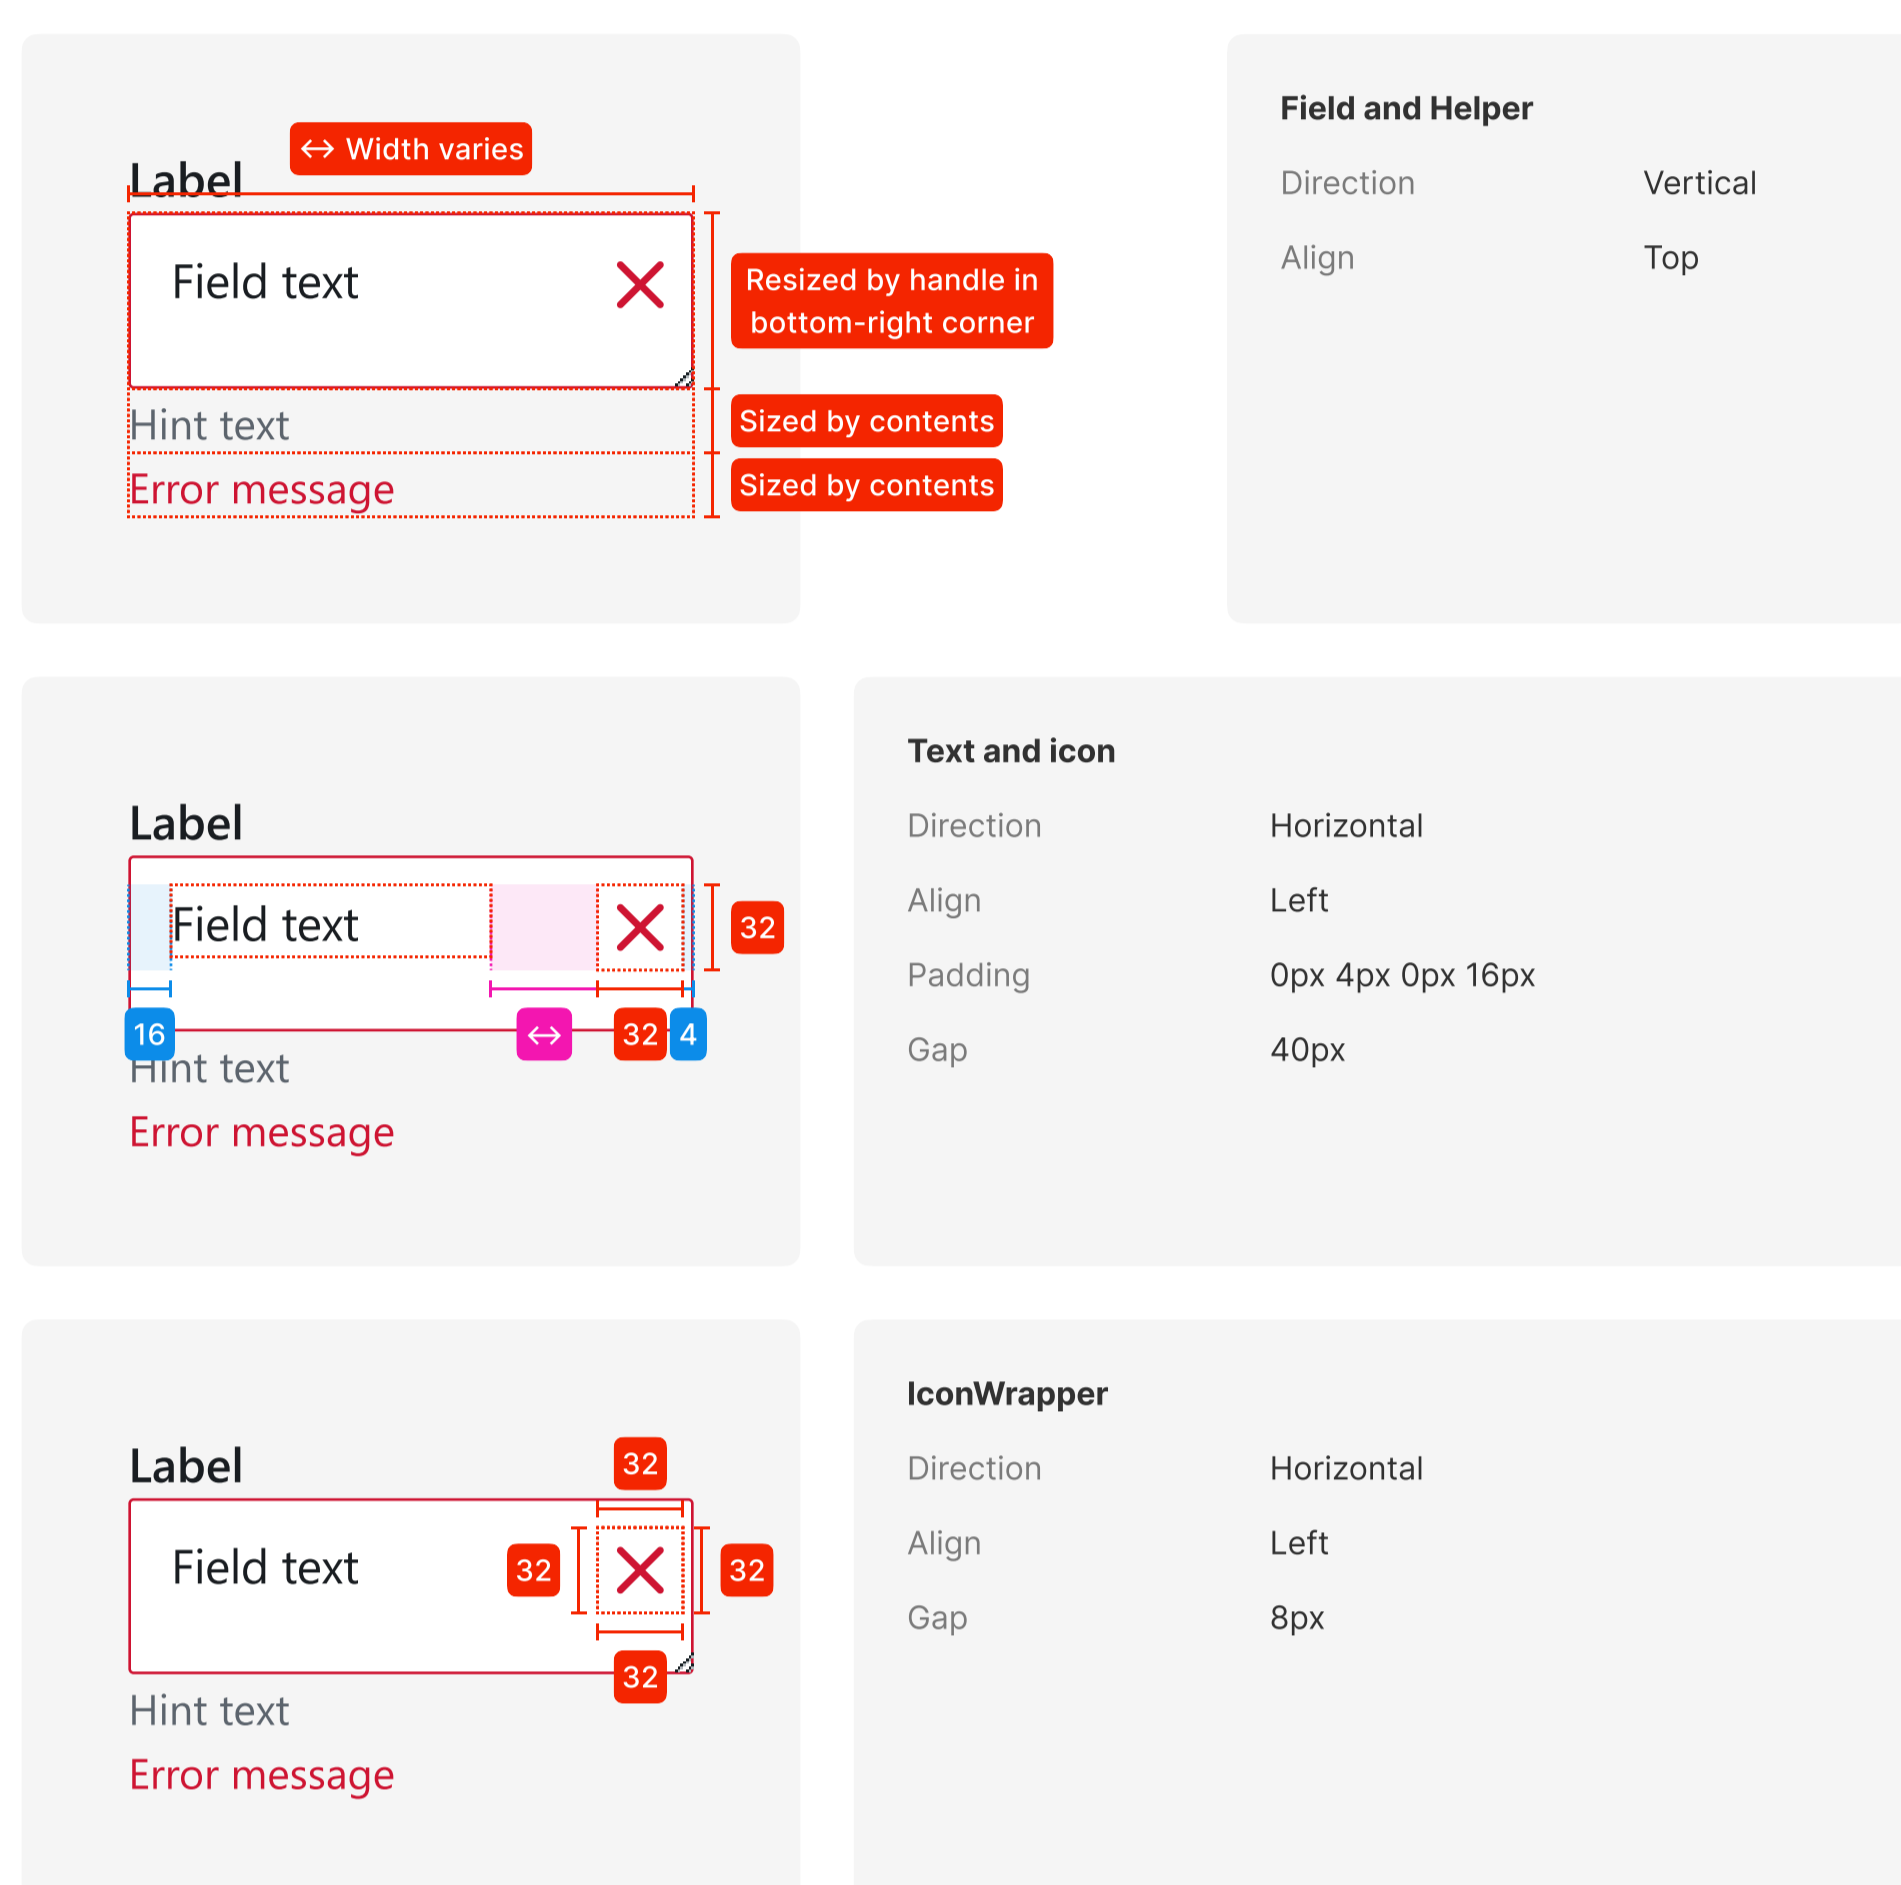

Text area

Variants

With helper text

State

Without helper text

State

Spacing

Anatomy

Properties

Colors

BLACK HEX: #000000 RGB: 0, 0, 0 HSL: (0,0%,0%) CMYK: 0,0,0,1	CORE/BLUE HEX: #0058a4 RGB: 0, 88,164 HSL: (208,100%,32%) CMYK: 100%,46%,0%,36%	DANGER HEX: #ce1432 RGB: 206, 20,50 HSL: (350,82%,44%) CMYK: 0%,90%,76%,19%	GRAY-DARK HEX: #343a40 RGB: 52, 58,64 HSL: (210,10%,23%) CMYK: 19%,9%,0%,75%
---	--	--	---