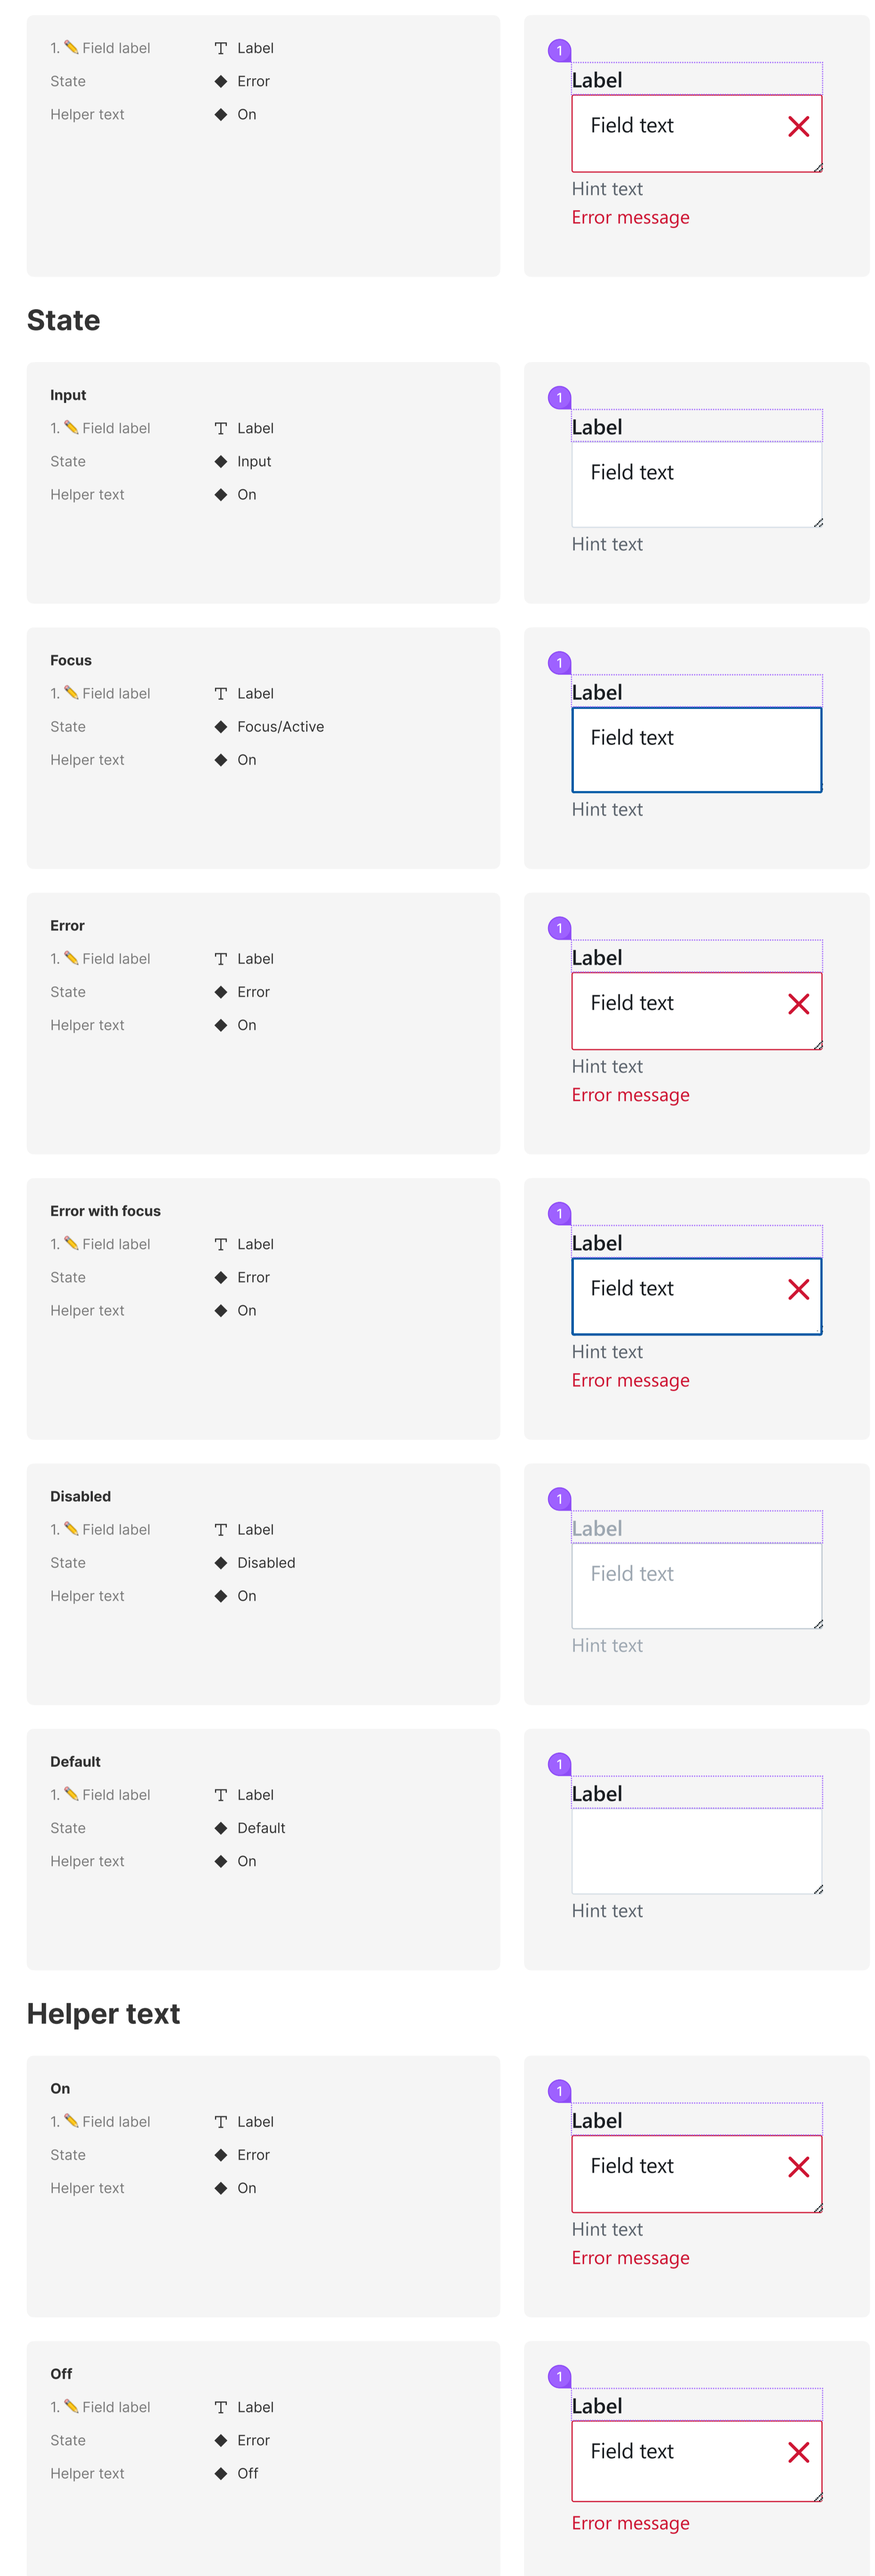

Text area

Variants

With helper text

State

Without helper text

State

Spacing

Anatomy

Properties

Colors

BLACK HEX: #000000 RGB: 0, 0, 0 HSL: (0,0%,0%) CMYK: 0,0,0,1	CORE/BLUE HEX: #0058a4 RGB: 0, 88,164 HSL: (208,100%,32%) CMYK: 100%,46%,0%,36%	DANGER HEX: #ce1432 RGB: 206, 20,50 HSL: (350,82%,44%) CMYK: 0%,90%,76%,19%	GRAY-DARK HEX: #343a40 RGB: 52, 58,64 HSL: (210,10%,23%) CMYK: 19%,9%,0%,75%
---	--	--	---