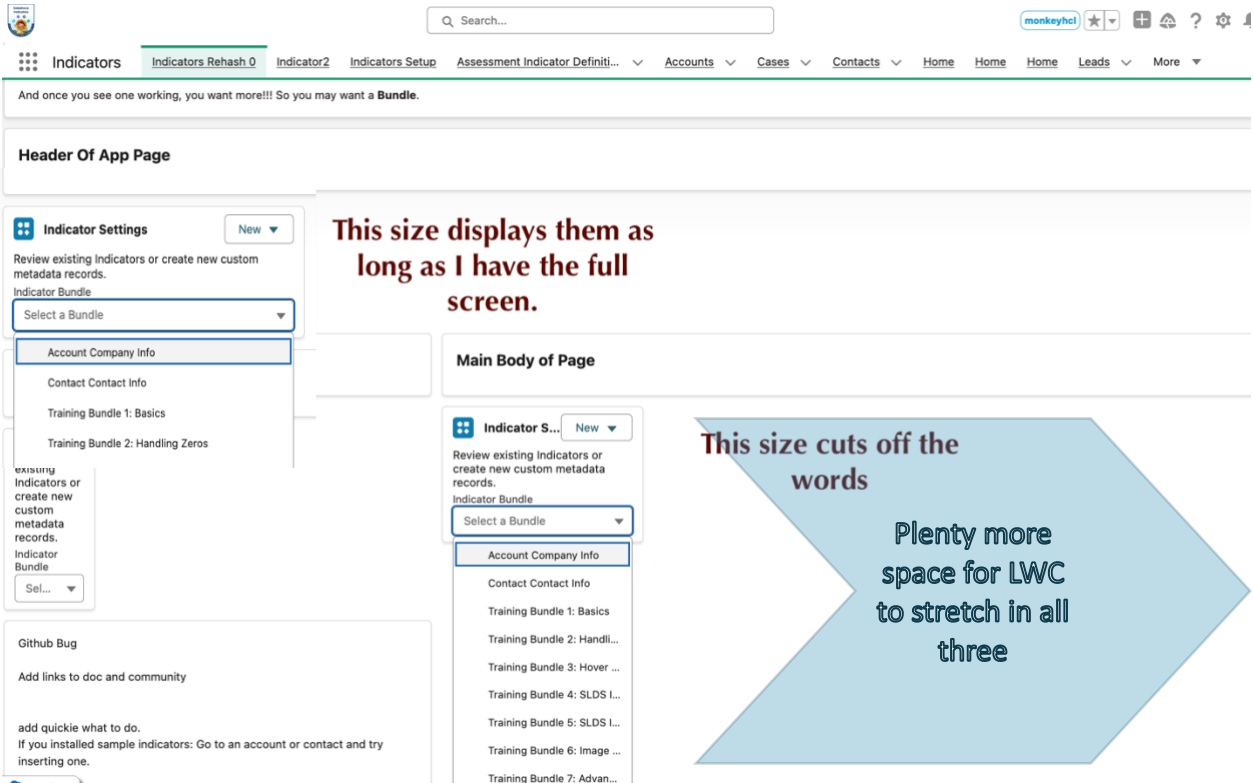

I made a left sidebar page and put setup in each component to display this...
If I use the full screen, I see the values, but when I shrink the screen width, the component scales properly, but not the picklist values.

Otherwise, they are cut off.