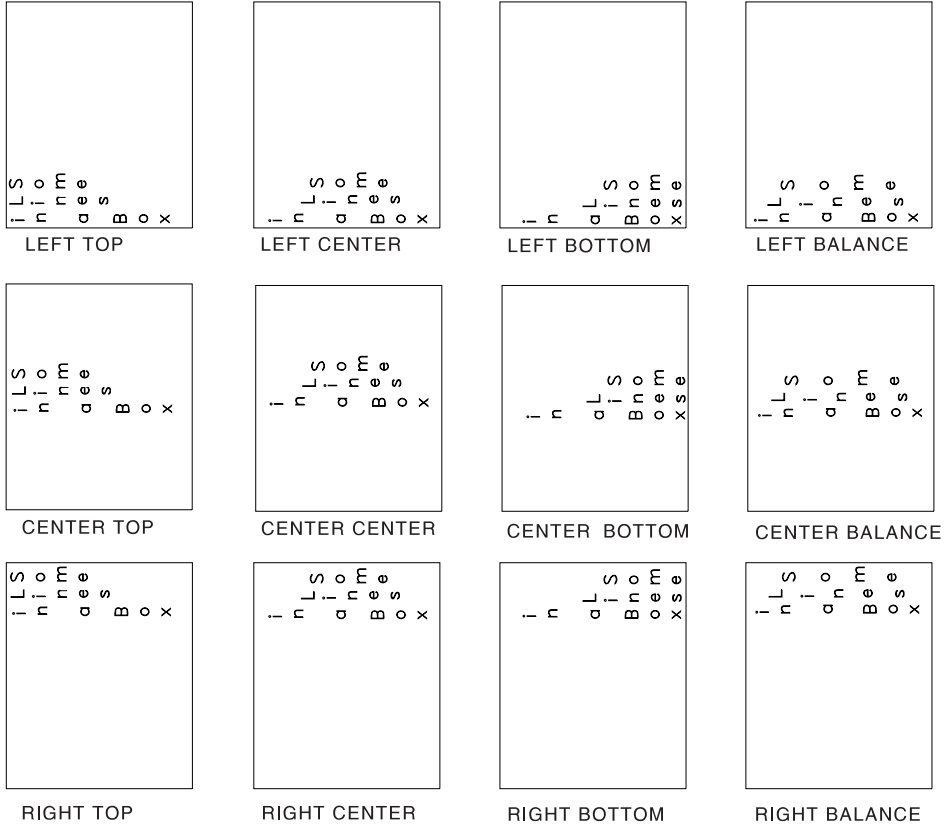

Choice on the Define Box Detail display:

Format : 3=Vertical, right to left
Degree of rotation : 270

Figure 47. Print Example - 14